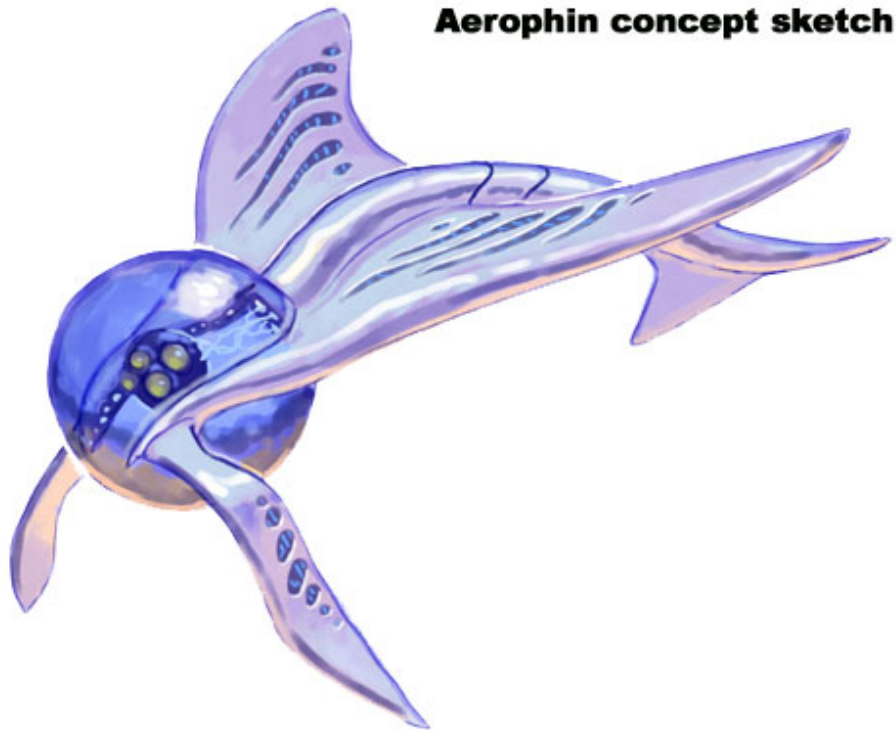

# All about aerophins

Magic Arcana  
Tuesday, June 29, 2004

You may have noticed that on the *Fifth Dawn* artifact destruction card **Tel-Jilad Justice**, something has been crunched. That's an aerophin. What's an aerophin?

The aerophin is a species of flying artifact creature with a dolphinlike body and a translucent sphere for a head. They can fly fast and emit a powerful energy bolt from their bubble-shaped crania.

Here's a concept sketch from the *Mirrodin* block style guide (illustration by Sam Wood).

## Aerophin concept sketch

The blue-aligned race on Mirrodin, the Vedalken, use aerophins as servants. Hoverguards (well-represented on *Mirrodin* block cards -- **Somber Hoverguard**, **Hoverguard Observer**, and **Hoverguard Sweepers** for example) serve the Vedalken synod as "heavy artillery" on defense. In contrast, aerophins are fast, light, and aggressive. Because they can travel great distances quickly, the Vedalken send them to do their remote dirty work.